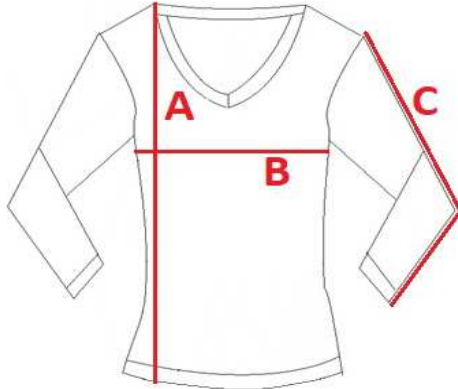

042V

Ladies' t-shirt V-neck long sleeve

cm	S	M	L	XL	XXL
A	62	65	68	70	72
B	39	42	45	47	49
C	60	62	64	65,5	67

Orientation sizes of the product.