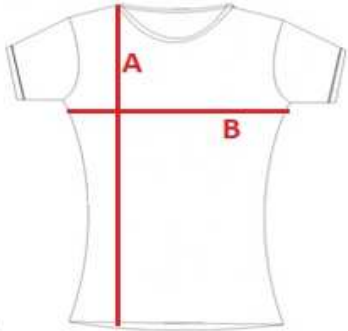

## Ladies' t-shirt V-neck

cm	S	M	L	XL	XXL
A	62	65	68	70	72
B	38	40	42	45	51

Orientation sizes of the product.