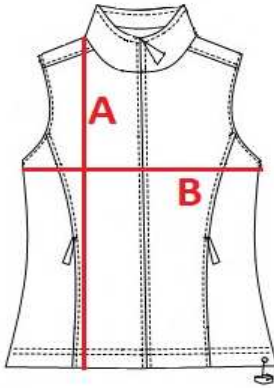

LVF14

Ladies' fleece vest

cm	S	M	L	XL	XXL
A	62	63,5	65	66,5	68
B	47	49	51	53	55

Orientation sizes of the product.