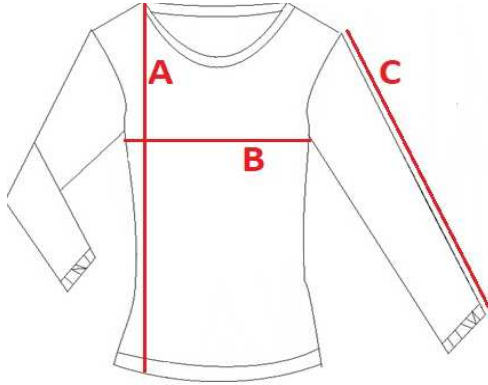

041

Ladies' t-shirt U-neck long sleeve

cm	S	M	L	XL	XXL
A	62	65	68	70	72
B	39	42	45	47	49
C	60	62	64	65,5	67

Orientation sizes of the product.